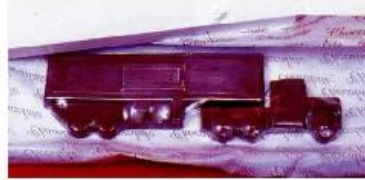

Qty	25	250	500	1000	2500	5000
Price	$18.43	$18.07	$16.11	$15.79	$13.76	$12.39

Packaging and Delivery: Gift boxed. Normal production time is 10 to 15 working days.

Call us with any questions @ 615-650-5777
www.promoheadquarters.com